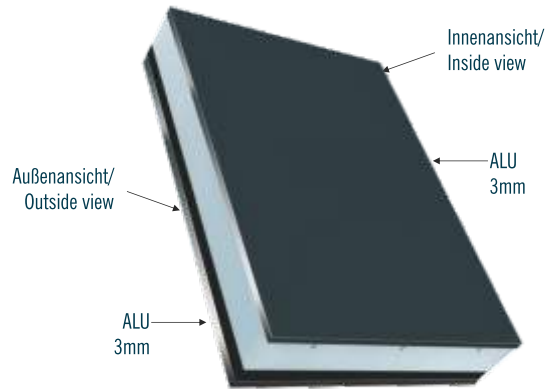

Technische Daten von dekorativen Haustürfüllungen Elite und Elite⁺ / Technical details of decorative fillings Elite and Elite⁺

Beidseitig 3mm Aluminium/ Both sided AL 3mm
Türfüllungsmaße/ Filling dimensions:
Standardgröße/ Basic: 850x2000mm
Sondergrößen/ Special: 900x2100mm, 1100x2200mm, 1250x2500mm