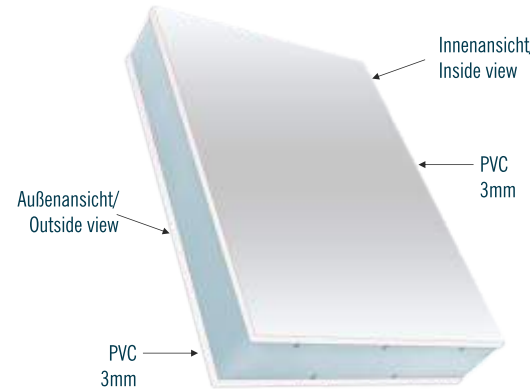

Beidseitig 3mm PVC/ Both sided PVC 3mm
Türfüllungsmaße/ Filling dimensions:
Standardgröße/ Basic: 850x2000mm
Sondergröße/ Special: 900x2100mm

PVC Türfüllungen im Programm Elite sind ohne Vertiefungen und sind vorhanden ausschließlich in weiss: VEKA C 152 oder SALAMANDER C 145/
PVC panels from programm Elite cannot be with grooves and they are available only in white - VEKA C 152 or Salamander C 145

Querschnitt der Türfüllung: beidseitig PVC oder ALU- Platten, dazwischen verklebtes extrudiertes Polystyrol als Dämmung, deren Stärke abhängig von der Stärke der Türfüllung ist. Standardstärken sind 24, 36 und 40mm. Weitere Stärken auf Anfrage.

Unsere Türfüllungen können in alle Standard Aluminium - und Kunststofftürprofile eingebaut werden. Die Maßtoleranz der Türfüllungen in der Stärke beträgt +/- 1mm.

Bestellungen auf Maß können in Höhe und Breite bis zu 2mm abweichen./

Filling cross-section is a both sided plate – PVC, ALU – between which is glued extruded polystyrol insulation. The thickness of insulation depends on the thickness of the filling. Standard filling thickness is 24, 36, 40 mm. Different thickness can be specially ordered.

Filling can be installed in all doors made out of standard PVC or ALU profiles for entrance doors. Tolerance in the thickness of the filling is +/- 1mm.

With cutting the fillings to fit a custom measure, a deviation of up to 2mm in height and width can be expected.